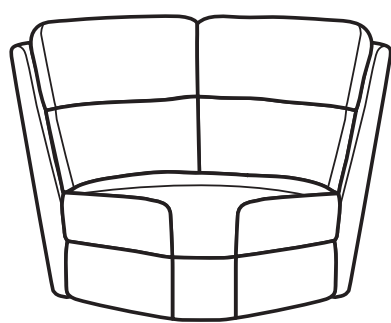

## CATALINA

CONTOURED SEATING IN A SLEEK AND MODERN DESIGN

### SOFA GROUP & SECTIONAL COMPONENTS

2900/3900  
**Reclining Sofa**  
 -62 Reclining Sofa  
 -62M Power Reclining Sofa  
 -62H Power Reclining Sofa  
 with Power Headrests  
 40H x 84W x 39D

2900/3900  
**Reclining Loveseat with Console**  
 -601 Reclining Loveseat with Console  
 -601M Power Reclining Loveseat  
 with Console  
 -601H Power Reclining Loveseat  
 with Console and Power Headrests  
 40H x 72W x 39D

2900/3900  
**Reclining Loveseat**  
 -60 Reclining Loveseat  
 -60M Power Reclining Loveseat  
 -60H Power Reclining Loveseat  
 with Power Headrests  
 40H x 60W x 39D

2900/3900  
**Recliner**  
 -50 Recliner  
 -50M Power Recliner  
 -50H Power Recliner with Power Headrest  
 41H x 33W x 40D  
 -51 Rocking Recliner, -51M Power Rocking Recliner,  
 -51H Power Rocking Recliner with Power Headrest,  
 & -53 Swivel Gliding Recliner also available

2900/3900  
**Armless Chair**  
 -19 Armless Chair  
 40H x 26W x 39D

2900/3900  
**Full Wedge**  
 -23 Full Wedge  
 40H x 64W x 41D

2900/3900  
**LAF Recliner**  
 -57 LAF Recliner  
 -57M LAF Power Recliner  
 -57H LAF Power Recliner  
 with Power Headrest  
 40H x 30W x 39D