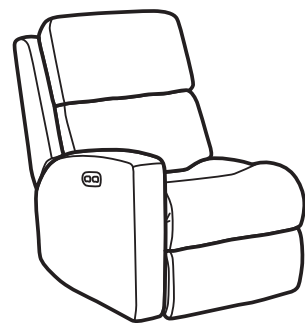

## CATALINA

CONTOURED SEATING IN A SLEEK AND MODERN DESIGN

### SOFA GROUP & SECTIONAL COMPONENTS

2900/3900  
**Reclining Sofa**  
 -62 Reclining Sofa  
 -62M Power Reclining Sofa  
 -62H Power Reclining Sofa  
 with Power Headrests  
 40H x 84W x 39D

2900/3900  
**Reclining Loveseat with Console**  
 -601 Reclining Loveseat with Console  
 -601M Power Reclining Loveseat  
 with Console  
 -601H Power Reclining Loveseat  
 with Console and Power Headrests  
 40H x 72W x 39D

2900/3900  
**Reclining Loveseat**  
 -60 Reclining Loveseat  
 -60M Power Reclining Loveseat  
 -60H Power Reclining Loveseat  
 with Power Headrests  
 40H x 60W x 39D

2900/3900  
**Recliner**  
 -50 Recliner  
 -50M Power Recliner  
 -50H Power Recliner with Power Headrest  
 41H x 33W x 40D  
 -51 Rocking Recliner, -51M Power Rocking Recliner,  
 -51H Power Rocking Recliner with Power Headrest,  
 & -53 Swivel Gliding Recliner also available

2900/3900  
**Armless Chair**  
 -19 Armless Chair  
 40H x 26W x 39D

2900/3900  
**Full Wedge**  
 -23 Full Wedge  
 40H x 64W x 41D

2900/3900  
**LAF Recliner**  
 -57 LAF Recliner  
 -57M LAF Power Recliner  
 -57H LAF Power Recliner  
 with Power Headrest  
 40H x 30W x 39D