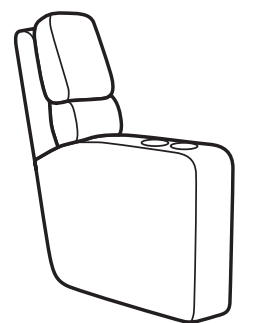

## CATALINA

CONTOURED SEATING IN A SLEEK AND MODERN DESIGN

2900/3900  
**Reclining Loveseat**  
 -60 Reclining Loveseat  
 -60M Power Reclining Loveseat  
 -60H Power Reclining Loveseat  
 with Power Headrests  
 40H x 60W x 39D

2900/3900  
**Recliner**  
 -50 Recliner  
 -50M Power Recliner  
 -50H Power Recliner with Power Headrest  
 41H x 33W x 40D  
 -51 Rocking Recliner, -51M Power Rocking Recliner,  
 -51H Power Rocking Recliner with Power Headrest,  
 & -53 Swivel Gliding Recliner also available

2900/3900  
**Armless Chair**  
 -19 Armless Chair  
 40H x 26W x 39D

2900/3900  
**Full Wedge**  
 -23 Full Wedge  
 40H x 64W x 41D

2900/3900  
**LAF Recliner**  
 -57 LAF Recliner  
 -57M LAF Power Recliner  
 -57H LAF Power Recliner  
 with Power Headrest  
 40H x 30W x 39D

2900/3900  
**RAF Recliner**  
 -58 RAF Recliner  
 -58M RAF Power Recliner  
 -58H RAF Power Recliner  
 with Power Headrest  
 40H x 30W x 39D

2900/3900  
**Armless Recliner**  
 -59 Armless Recliner  
 -59M Armless Power Recliner  
 -59H Armless Power Recliner  
 with Power Headrest  
 40H x 26W x 39D