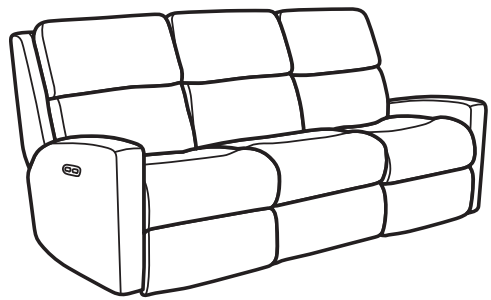

## CATALINA

CONTOURED SEATING IN A SLEEK AND MODERN DESIGN

### SOFA GROUP & SECTIONAL COMPONENTS

2900/3900  
**Reclining Sofa**  
 -62 Reclining Sofa  
 -62M Power Reclining Sofa  
 -62H Power Reclining Sofa  
 with Power Headrests  
 40H x 84W x 39D

2900/3900  
**Reclining Loveseat with Console**  
 -601 Reclining Loveseat with Console  
 -601M Power Reclining Loveseat  
 with Console  
 -601H Power Reclining Loveseat  
 with Console and Power Headrests  
 40H x 72W x 39D