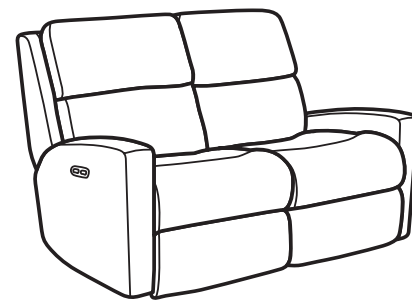

## CATALINA

CONTOURED SEATING IN A SLEEK AND MODERN DESIGN

### SOFA GROUP & SECTIONAL COMPONENTS

2900/3900  
**Reclining Sofa**  
 -62 Reclining Sofa  
 -62M Power Reclining Sofa  
 -62H Power Reclining Sofa  
 with Power Headrests  
 40H x 84W x 39D

2900/3900  
**Reclining Loveseat with Console**  
 -601 Reclining Loveseat with Console  
 -601M Power Reclining Loveseat  
 with Console  
 -601H Power Reclining Loveseat  
 with Console and Power Headrests  
 40H x 72W x 39D