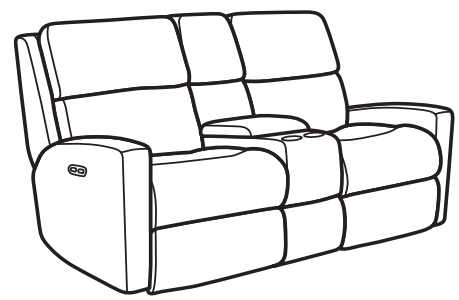

## CATALINA

CONTOURED SEATING IN A SLEEK AND MODERN DESIGN

### SOFA GROUP & SECTIONAL COMPONENTS

2900/3900  
**Reclining Sofa**  
 -62 Reclining Sofa  
 -62M Power Reclining Sofa  
 -62H Power Reclining Sofa  
 with Power Headrests  
 40H x 84W x 39D

2900/3900  
**Reclining Loveseat with Console**  
 -601 Reclining Loveseat with Console  
 -601M Power Reclining Loveseat  
 with Console  
 -601H Power Reclining Loveseat  
 with Console and Power Headrests  
 40H x 72W x 39D