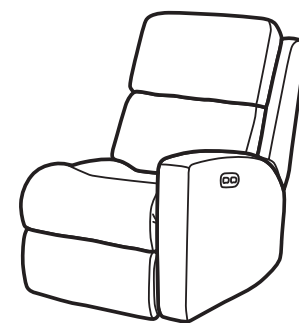

## CATALINA

CONTOURED SEATING IN A SLEEK AND MODERN DESIGN

### SOFA GROUP & SECTIONAL COMPONENTS

2900/3900  
**Reclining Sofa**  
 -62 Reclining Sofa  
 -62M Power Reclining Sofa  
 -62H Power Reclining Sofa  
 with Power Headrests  
 40H x 84W x 39D

2900/3900  
**Reclining Loveseat with Console**  
 -601 Reclining Loveseat with Console  
 -601M Power Reclining Loveseat  
 with Console  
 -601H Power Reclining Loveseat  
 with Console and Power Headrests  
 40H x 72W x 39D

2900/3900  
**Reclining Loveseat**  
 -60 Reclining Loveseat  
 -60M Power Reclining Loveseat  
 -60H Power Reclining Loveseat  
 with Power Headrests  
 40H x 60W x 39D

2900/3900  
**Recliner**  
 -50 Recliner  
 -50M Power Recliner  
 -50H Power Recliner with Power Headrest  
 41H x 33W x 40D  
 -51 Rocking Recliner, -51M Power Rocking Recliner,  
 -51H Power Rocking Recliner with Power Headrest,  
 & -53 Swivel Gliding Recliner also available

2900/3900  
**Armless Chair**  
 -19 Armless Chair  
 40H x 26W x 39D

2900/3900  
**Full Wedge**  
 -23 Full Wedge  
 40H x 64W x 41D

2900/3900  
**LAF Recliner**  
 -57 LAF Recliner  
 -57M LAF Power Recliner  
 -57H LAF Power Recliner  
 with Power Headrest  
 40H x 30W x 39D